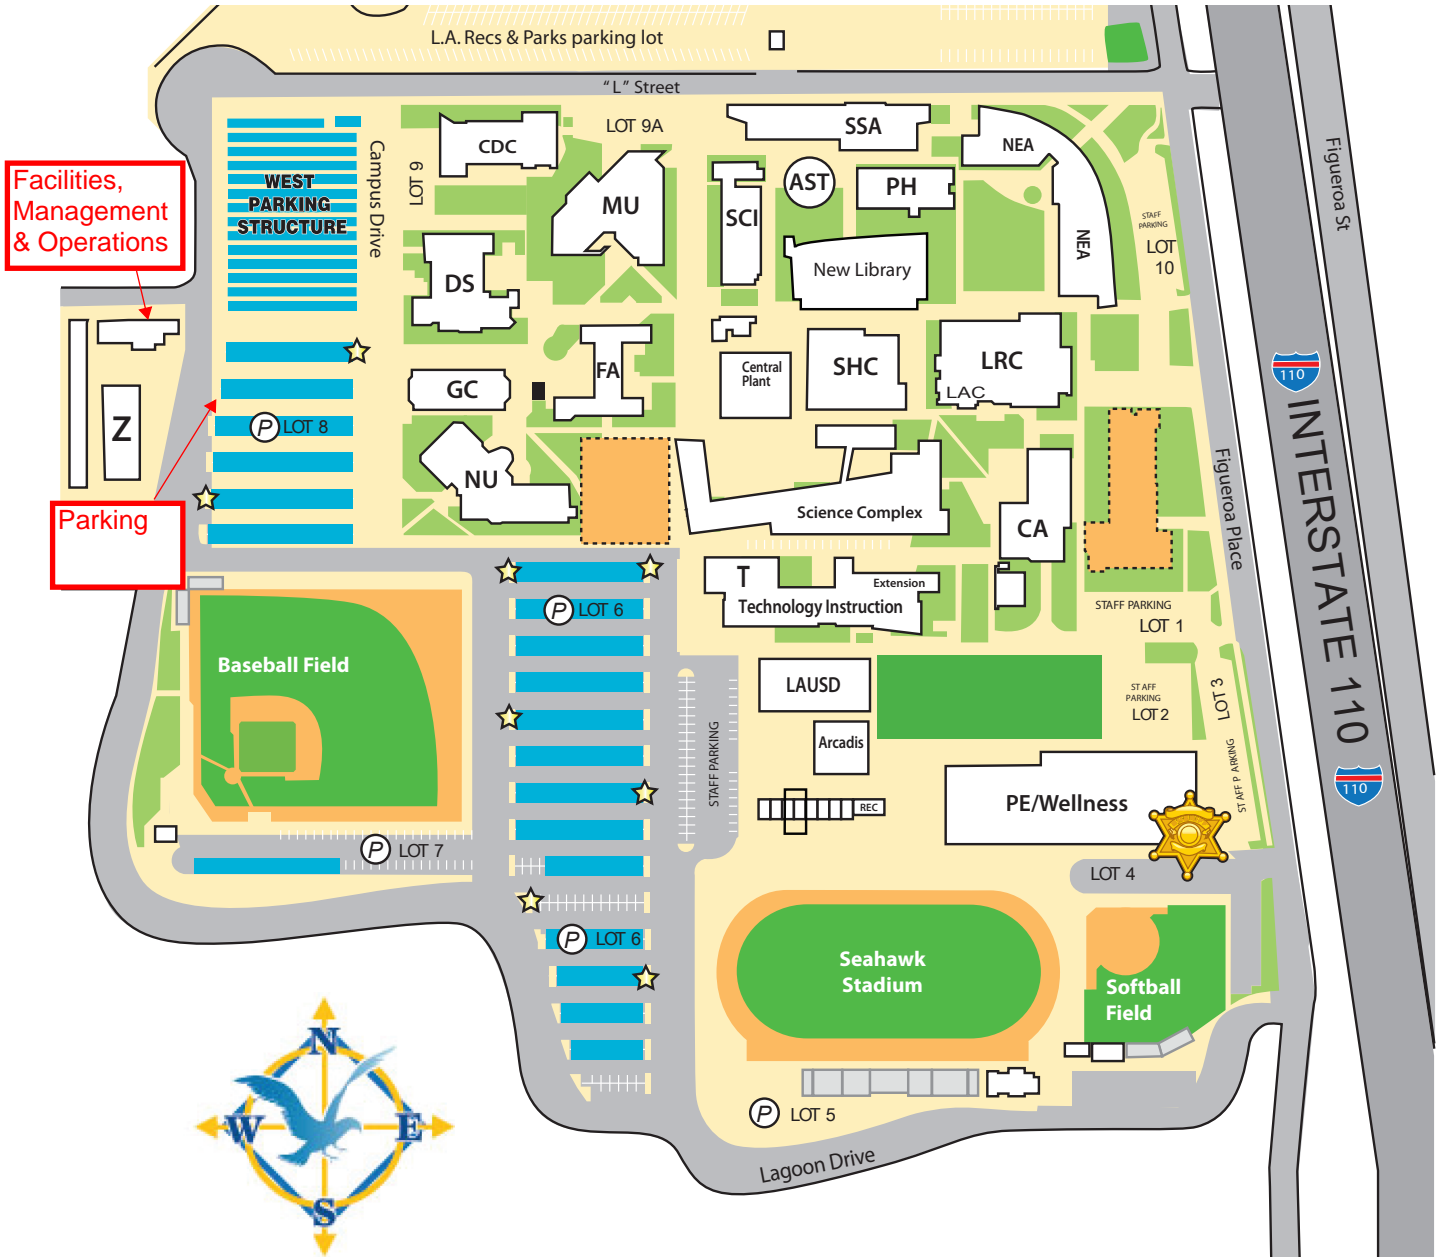

Los Angeles Harbor College

1111 Figueroa Place Wilmington, CA 90744

Buildings:

- AST Astronomy
- B Bungalows
- CA Cafeteria
- CDC Child Development Center
- DS Drama/Speech
- FA Fine Arts
- FMO Facilities, Management & Operations
- GC General Classrooms
- LRC Learning Resource Center

- MU Music
- NEA North East Academic
- NU Nursing
- P.E. Physical Education & Wellness
- PH Physics
- SCI Science
- SHC Seahawk Center
- SSA Student Services & Administration
- T Technology

Anaheim Street Exit (110 S)

Anaheim Street