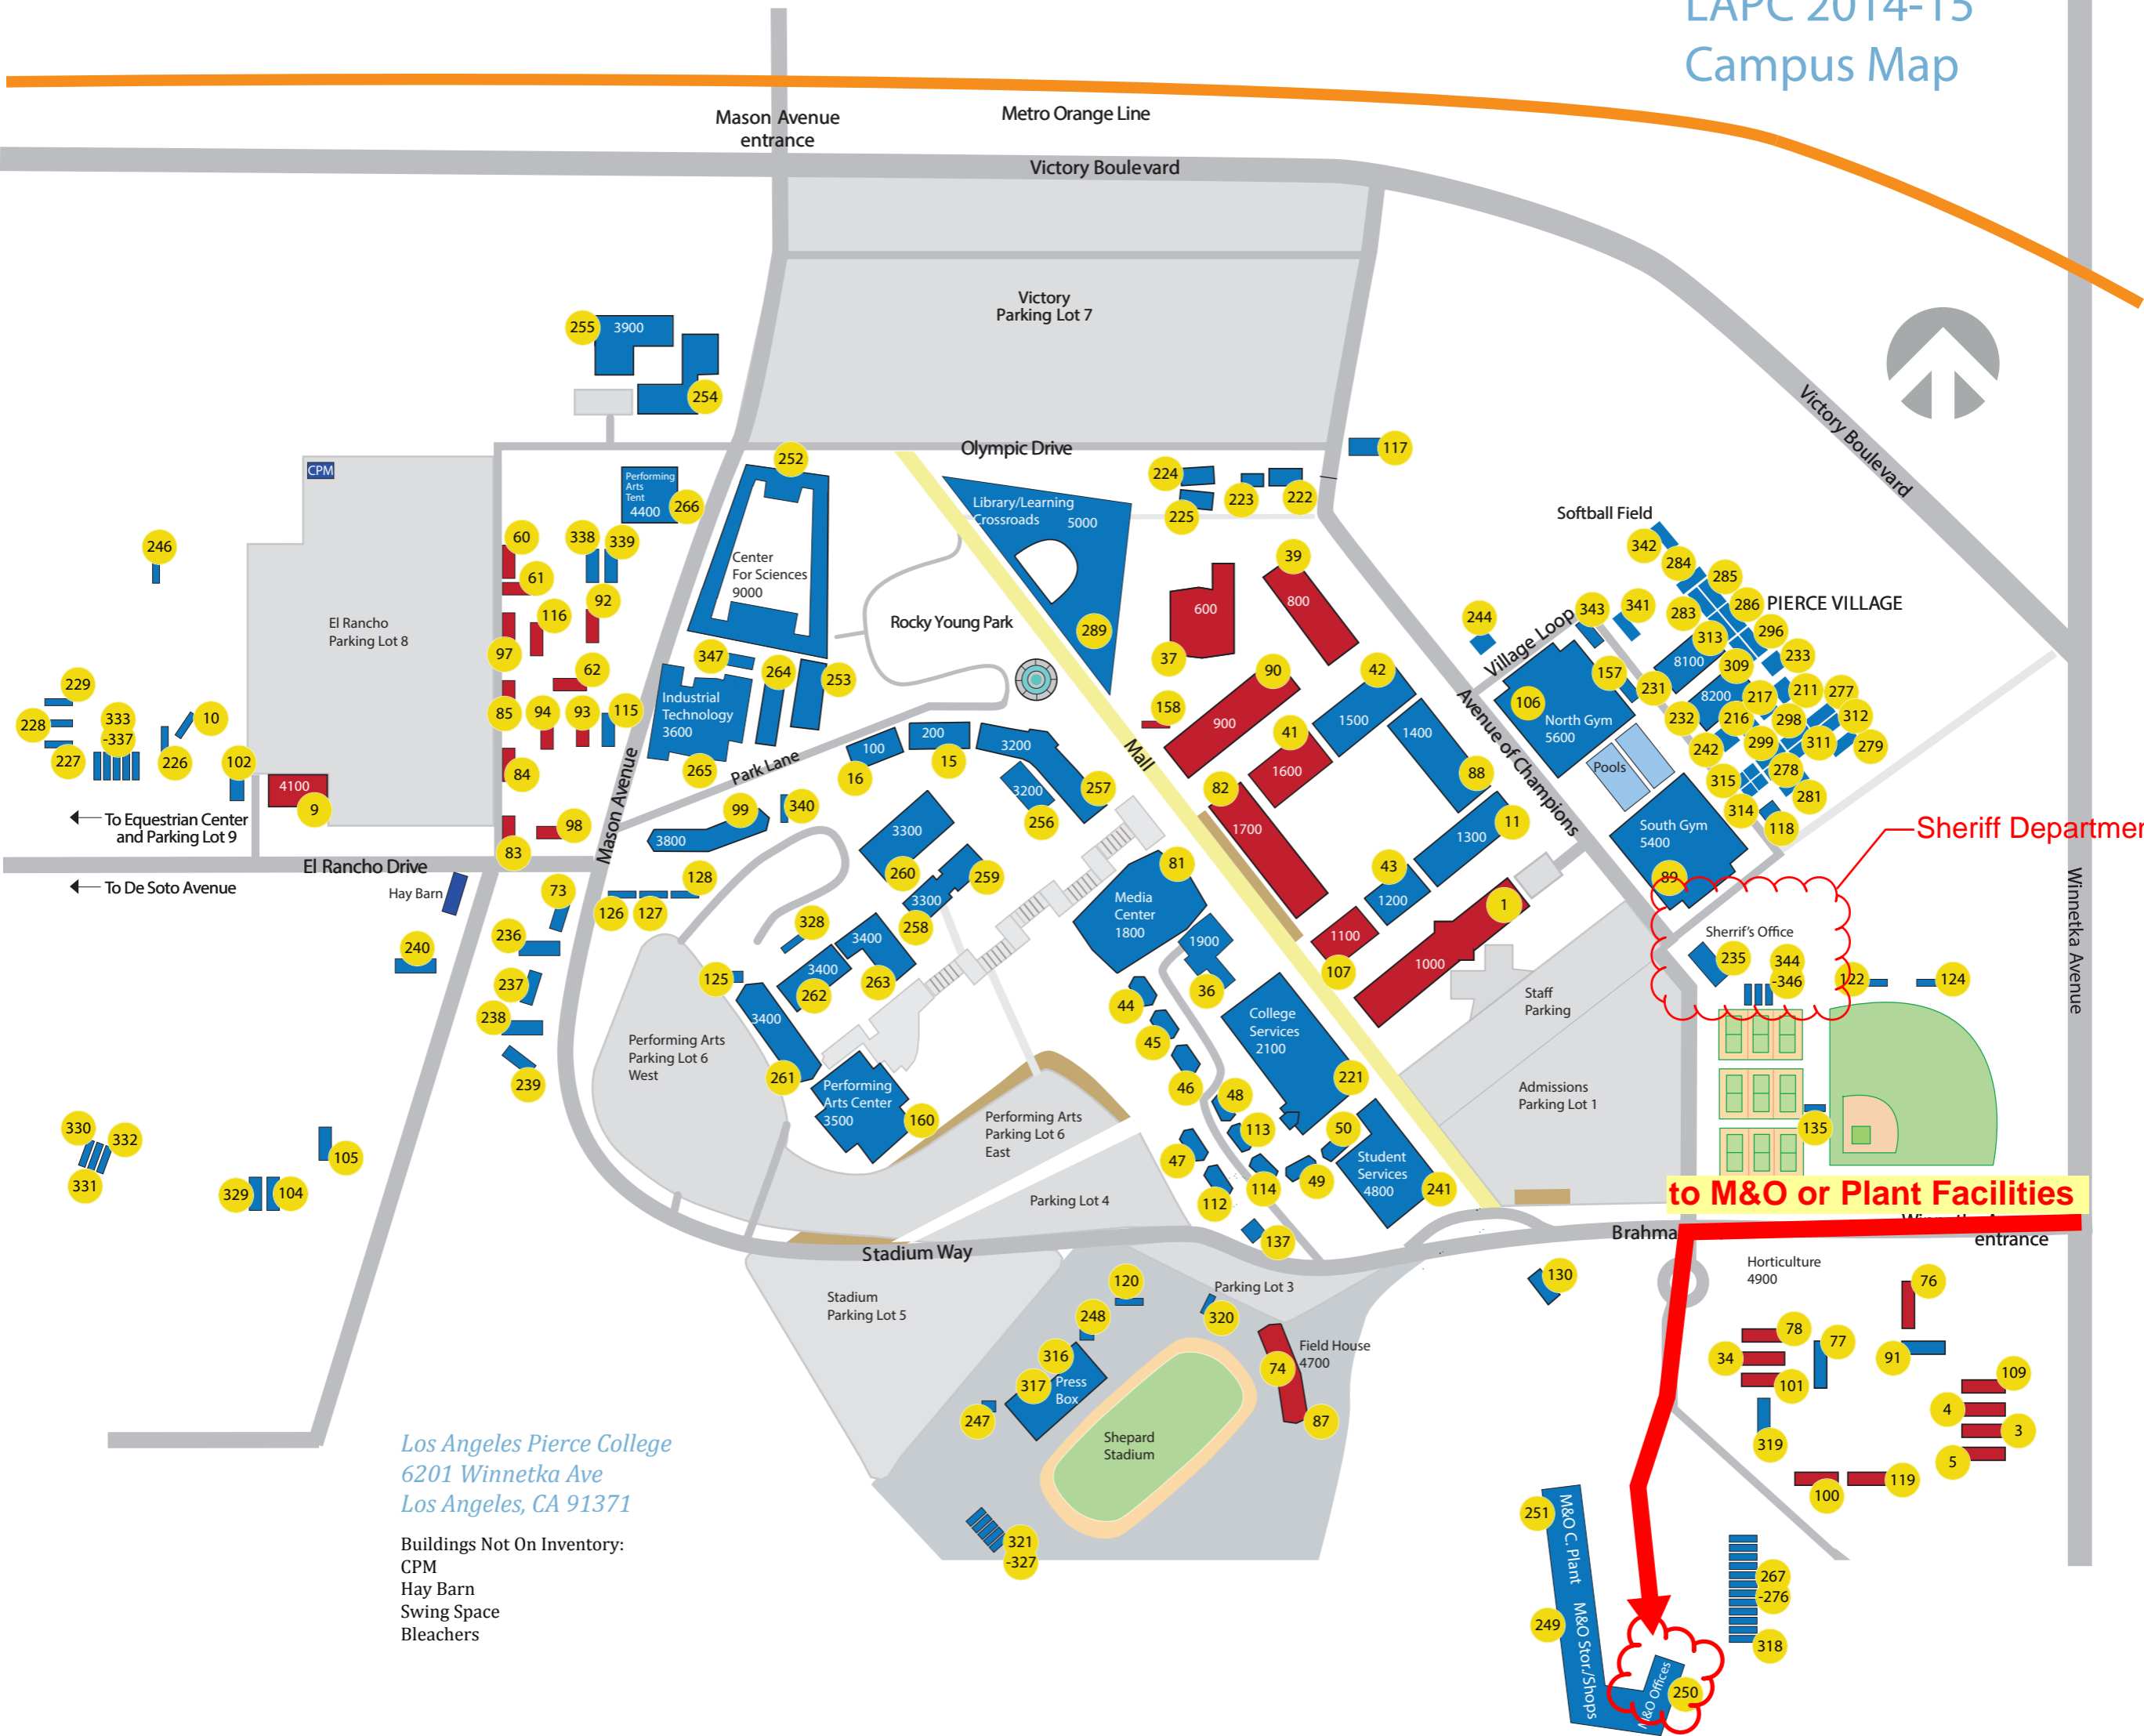

# LAPC 2014-15 Campus Map

Los Angeles Pierce College  
6201 Winnetka Ave  
Los Angeles, CA 91371

Buildings Not On Inventory:  
CPM  
Hay Barn  
Swing Space  
Bleachers

**to M&O or Plant Facilities**

Sheriff Department