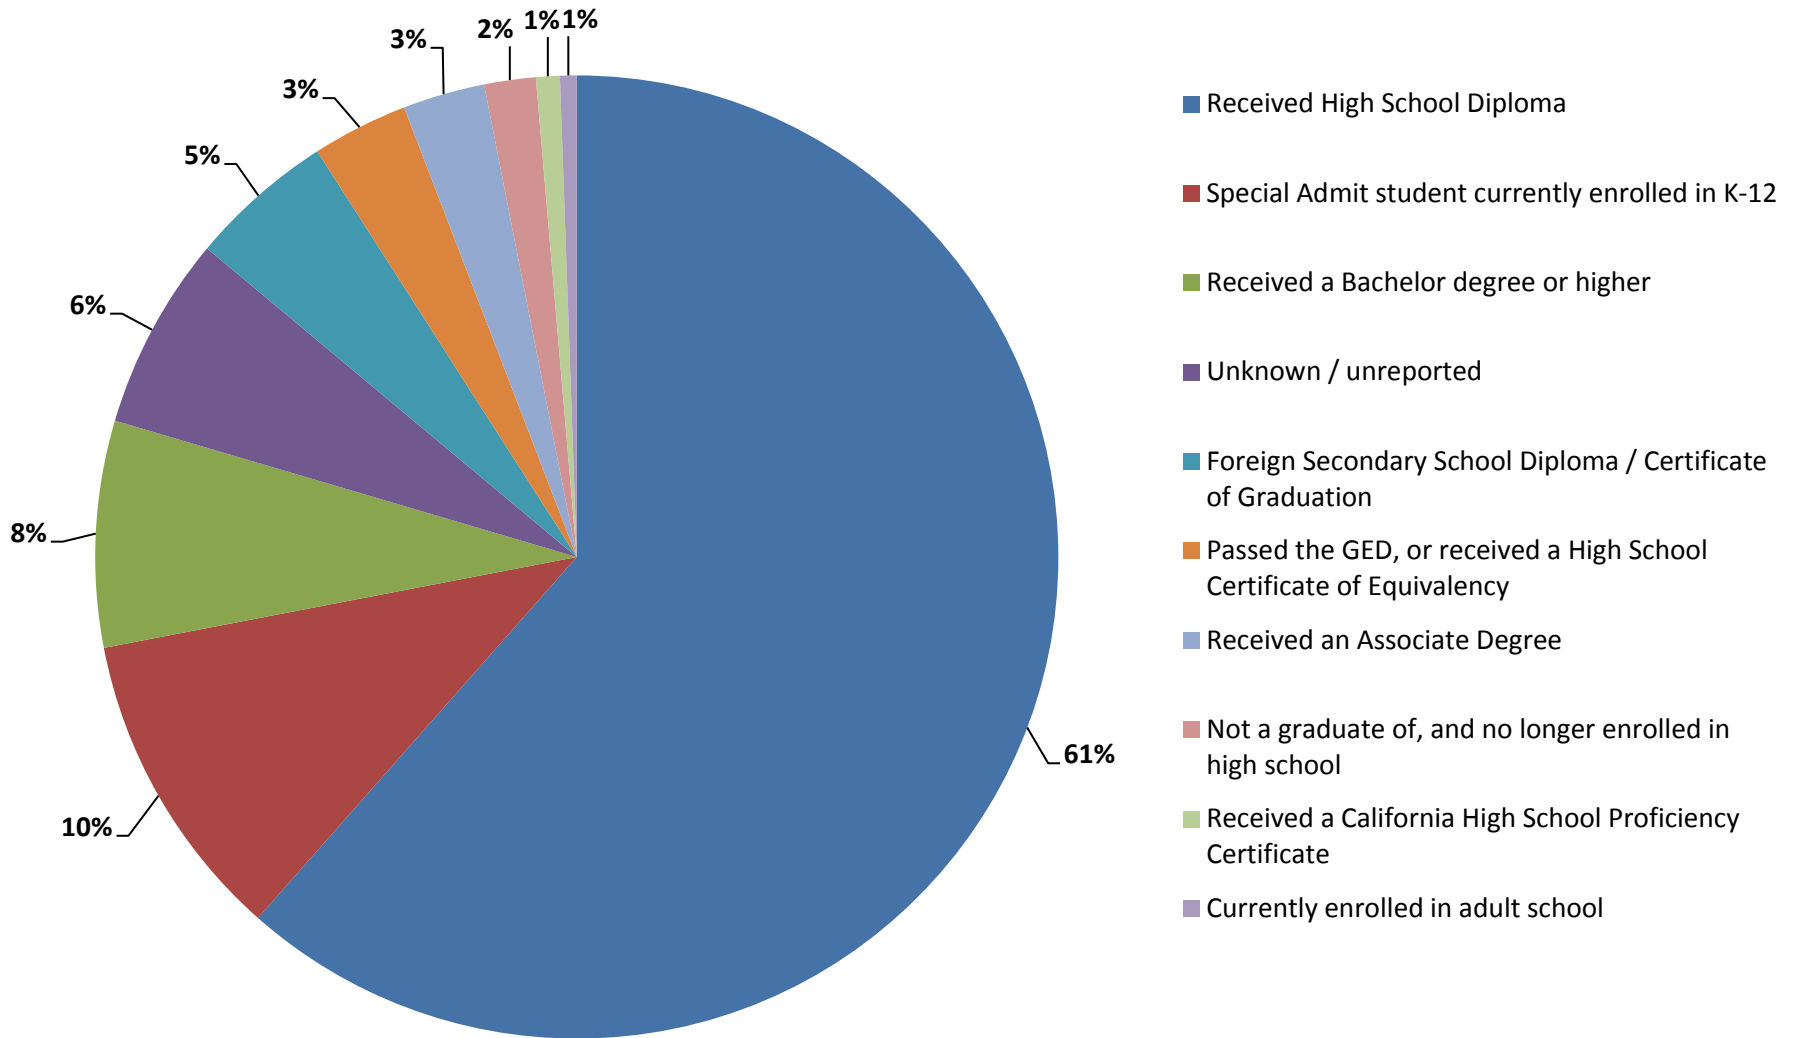

**LACCD Headcount by Prior Educational Status,
Credit Students, Fall 2020
Total = 120,292**

**LACCD Headcount by Prior Educational Status,
Non-Credit Students, Fall 2020
Total = 5,722**