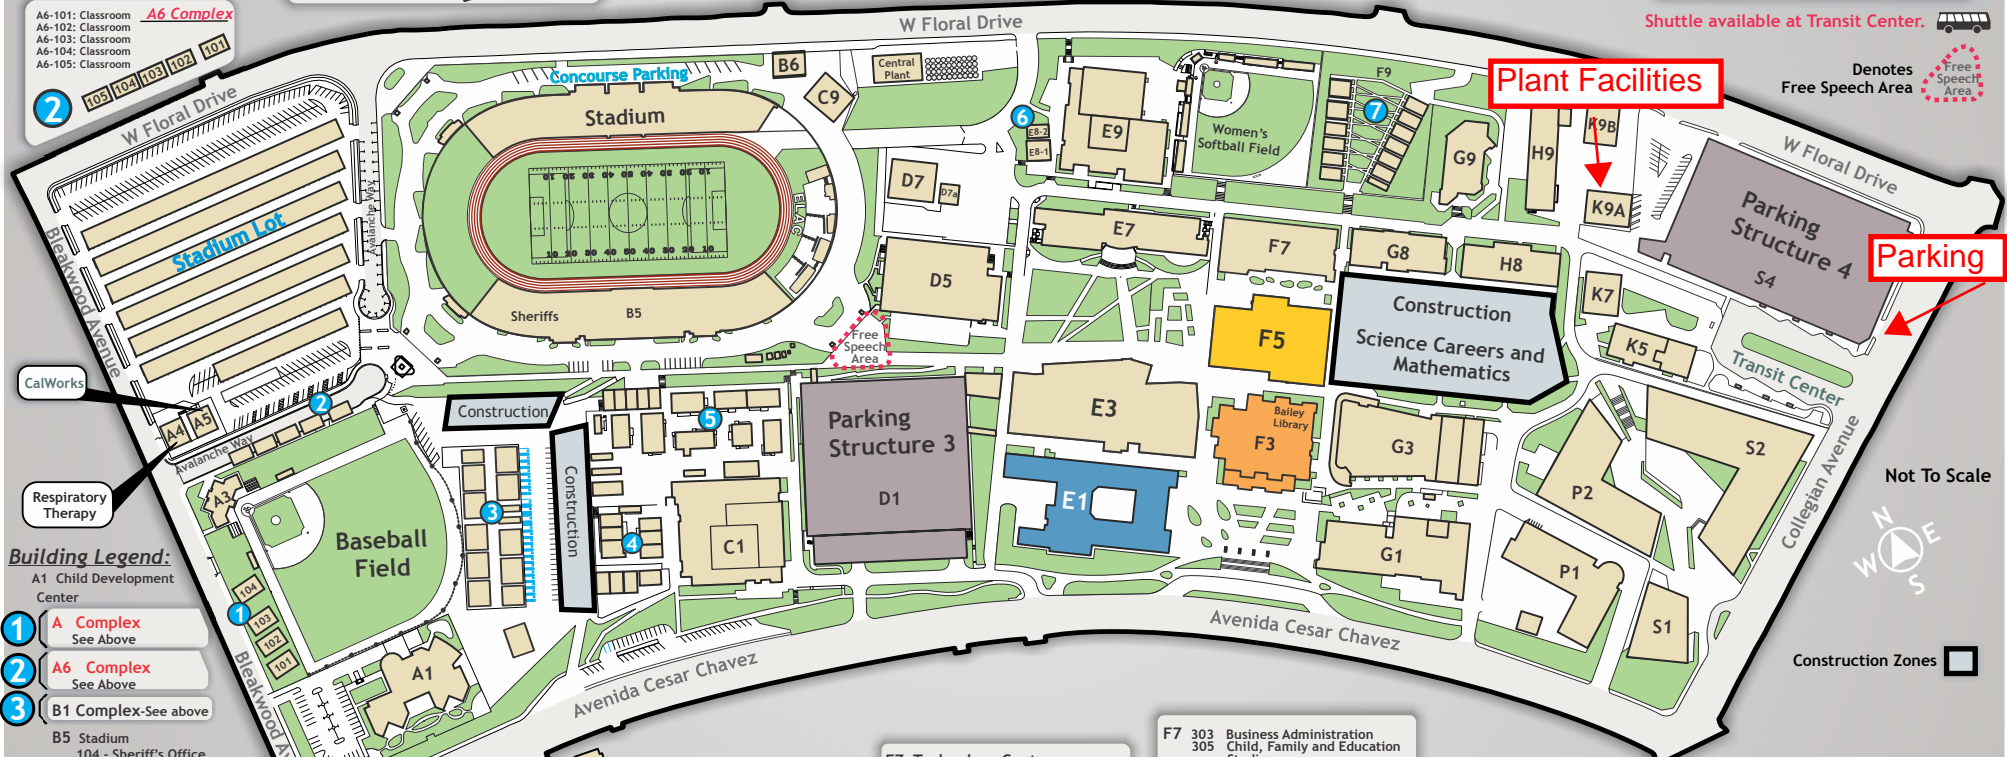

- Building Legend:**
- A1 Child Development Center
 - 1 A Complex** - See Above
 - 2 A6 Complex** - See Above
 - 3 B1 Complex** - See above
 - B5 Stadium
 - 104 - Sheriff's Office
 - B6 Math Classrooms
 - C1 Men's Gym
 - 135b Athletics
 - 121 Classroom
 - 125 Classroom
 - 128 Fitness Center
 - 135 Men's Physical Education
 - 4 C2 Complex** - See above
 - 5 C2 Complex** - See above
 - D1 Parking Structure 3
 - D5 Swimming Pool / Classroom
 - D7 InfoTech
 - D7a Offices

K9A Plant Facilities (Main Office)

P1 Auto Technology

Performing & Fine Arts Complex

- P2 Theater
- 101 Theater Arts
- S1 Vincent Price Art Museum
- S2 202 Art
- 108 Dance
- 213 Music
- S4 Parking Structure 4
- Transit Center
- 1700 Child, Family and Education Studies

Plant Facilities

Parking

Shuttle available at Transit Center.

Denotes Free Speech Area

Not To Scale

Construction Zones